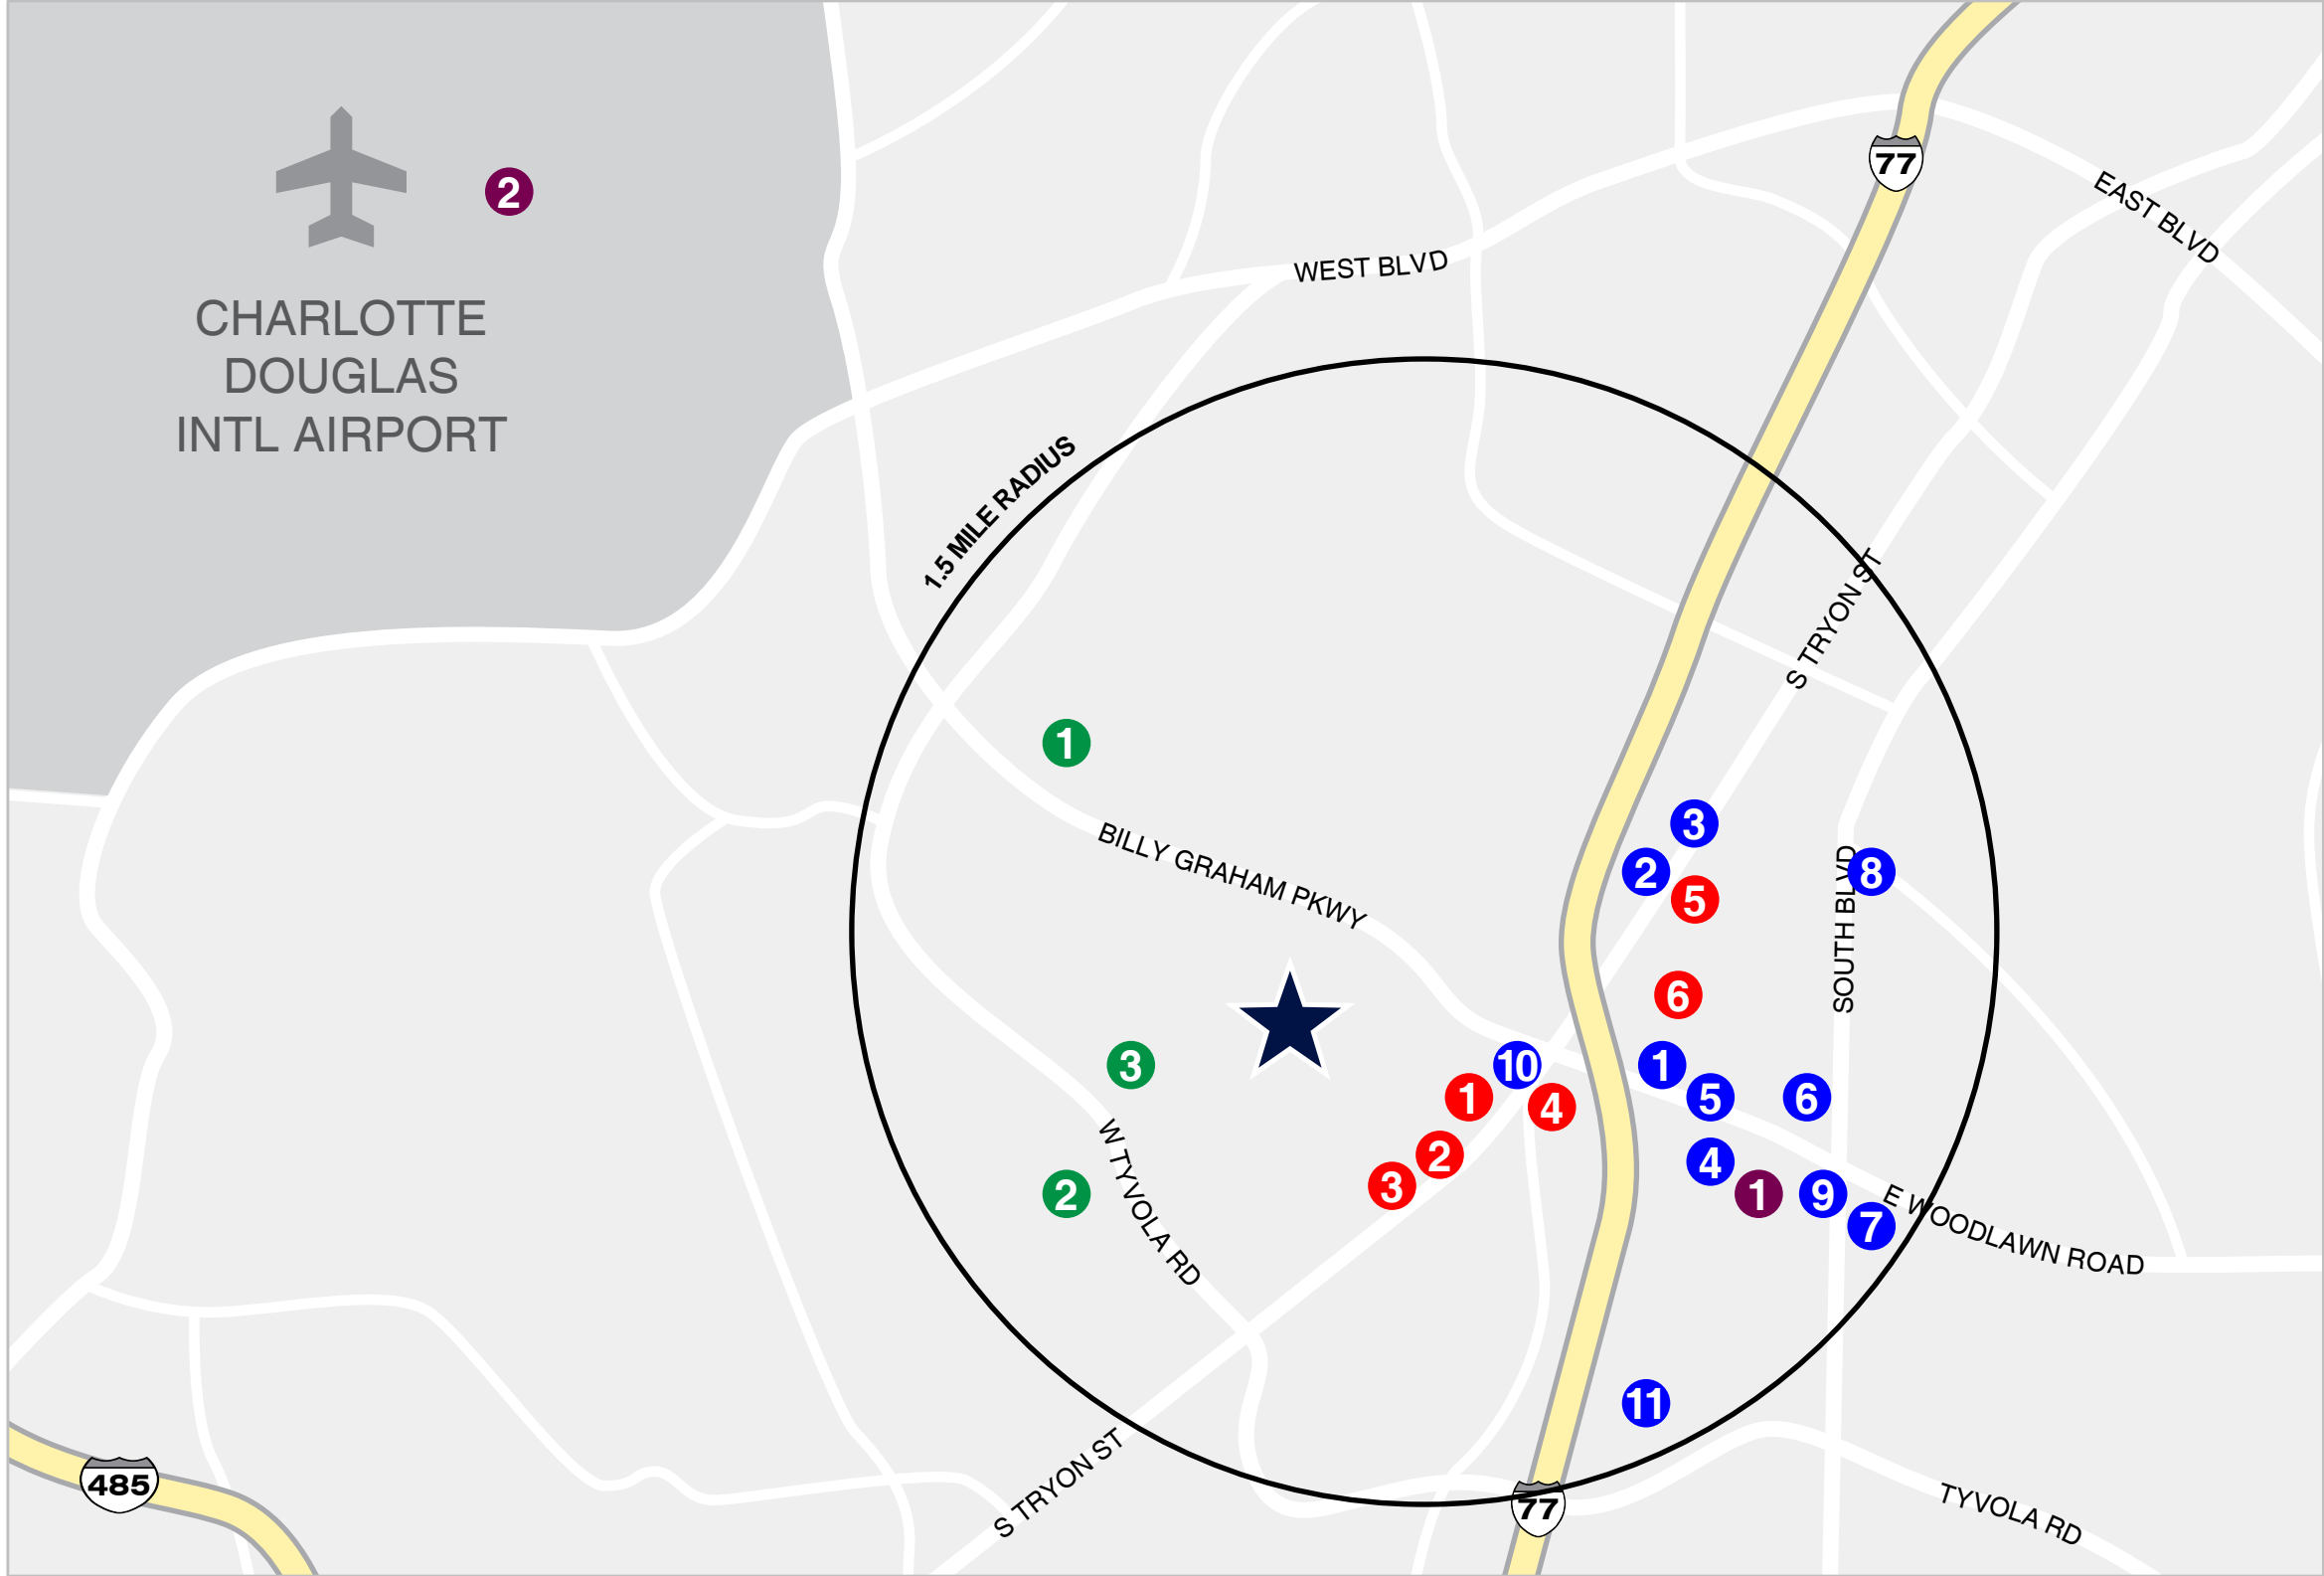

CHARLOTTE AREA

Restaurants

- 1 IHOP
- 2 McDonald's
- 3 Wendy's
- 4 Azteca Mexican
- 5 Tres Pesos Bar & Grill
- 6 McKoy's Smokehouse & Saloon
- 7 Villa Antonio's
- 8 Zacks Hamburgers
- 9 Firehouse Subs
- 10 Omaha Steakhouse
- 11 Chili's

Hotels

- 1 Embassy Suites
- 2 La Quinta Inn & Suites
- 3 HYATT House
- 4 Courtyard
- 5 Arlington Suites
- 6 Ramada

Parks/Entertainment/Attractions

- 1 Billy Graham Library
- 2 Renaissance Park Golf Course
- 3 Renaissance Park

Transportation

- 1 LYNX Light Rail Line
- 2 Charlotte Douglas Intl. Airport

Airport Plaza
CHARLOTTE

5260 PARKWAY PLAZA BLVD.
CHARLOTTE, NORTH CAROLINA 28217

8505 IBM DRIVE, CHARLOTTE, NC 28262